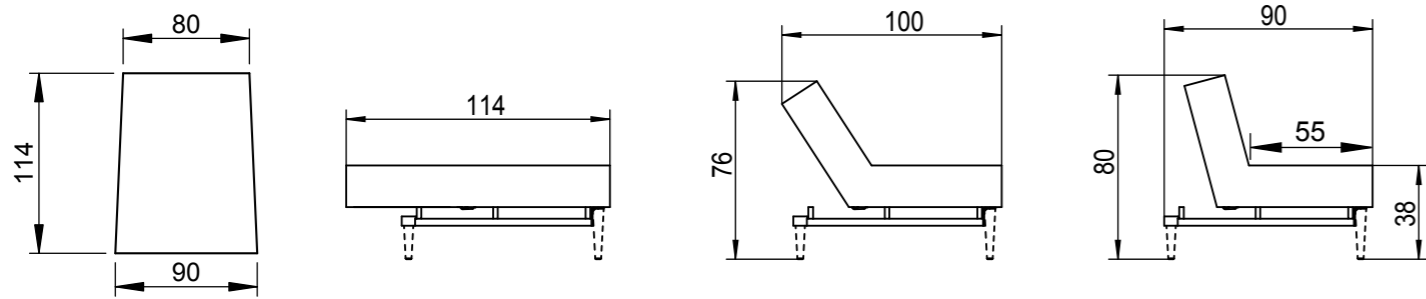

069463-01
SP CHAIR HL LEG

2,54 cm = 1 US INCH

4

③ x 2  ② x 2 

5

③ x 4  ② x 4 

069463-01
SP CHAIR HL LEG

1