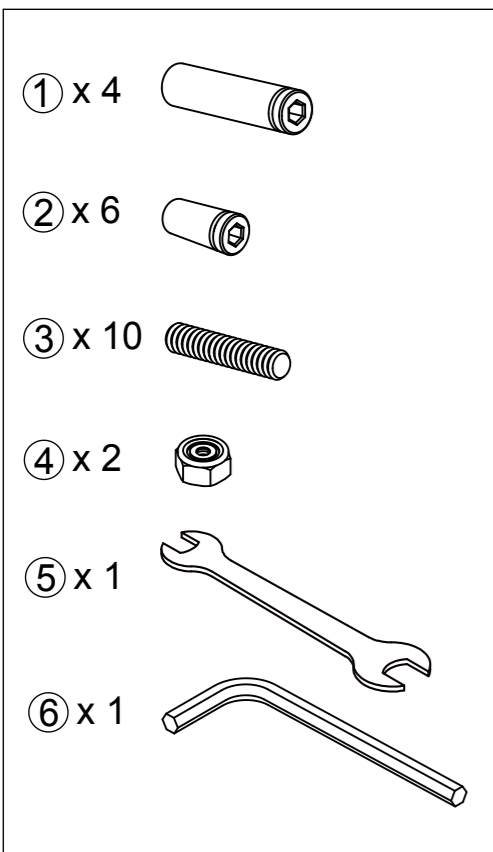

069463-01
SP CHAIR HL LEG

2,54 cm = 1 US INCH

4

③ x 2  ② x 2 

5

③ x 4  ② x 4 

069463-01
SP CHAIR HL LEG

1