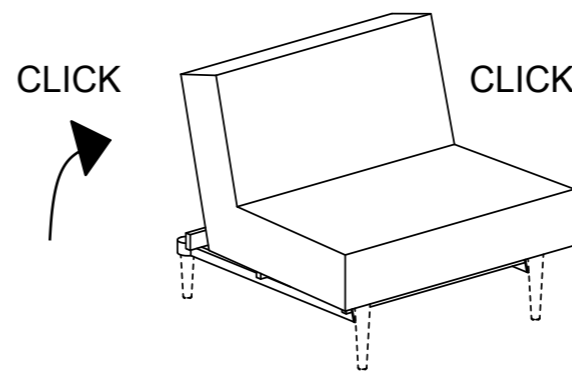

SIDDE - SITZEN - SIT - ASSISE

6