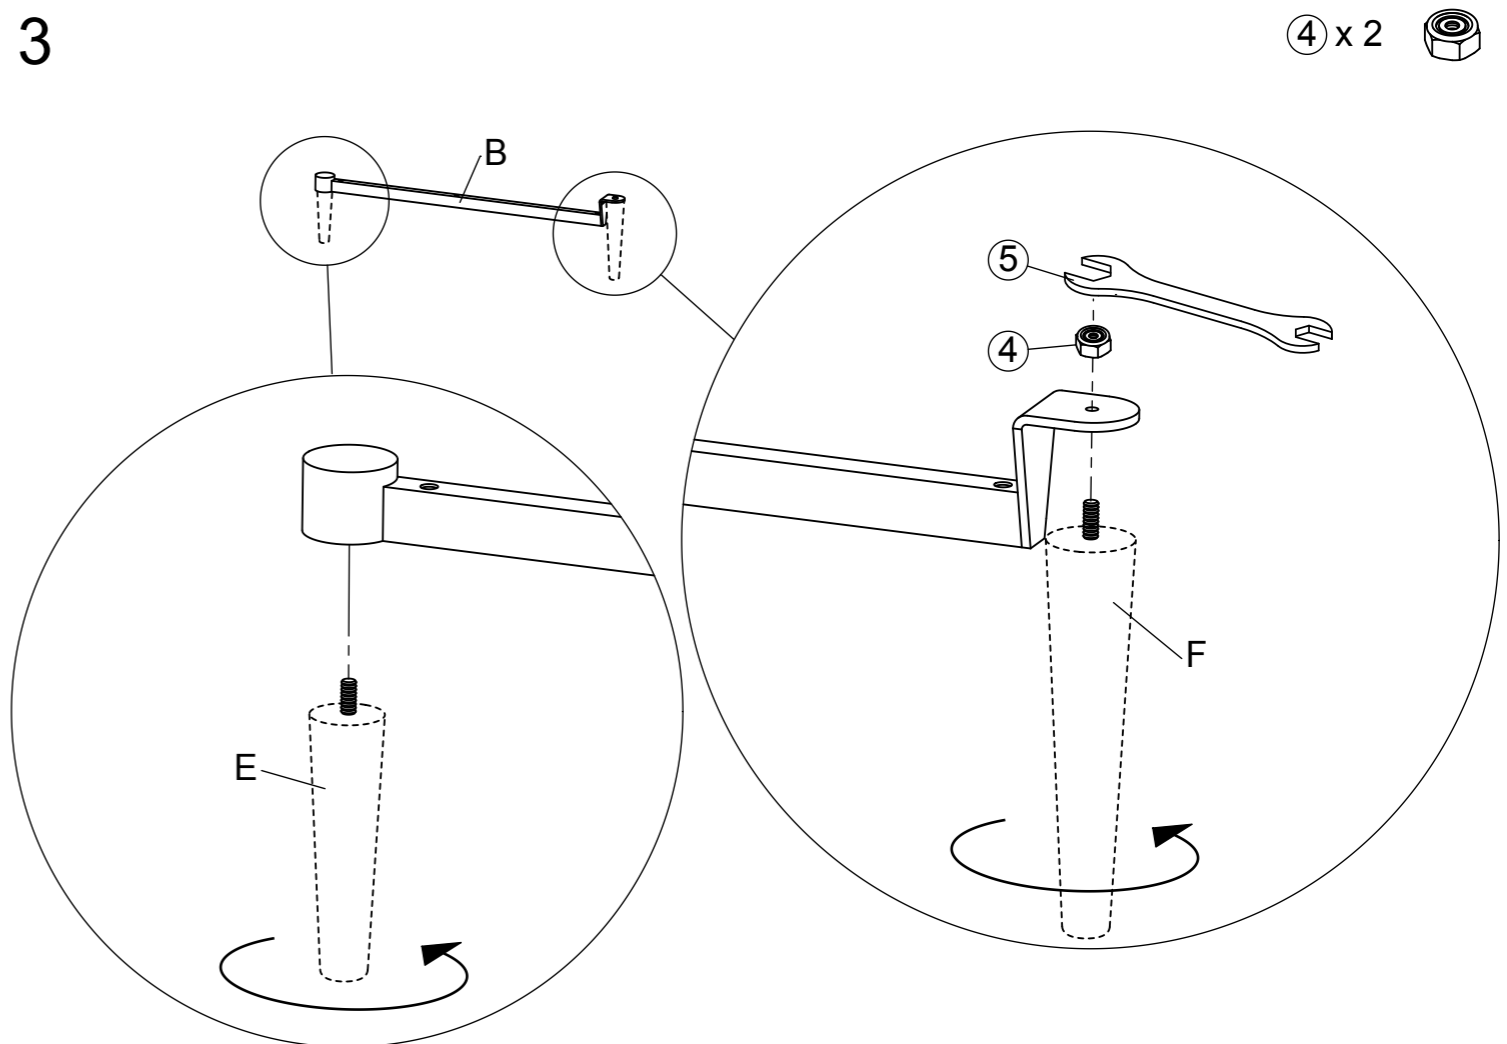

069463-01
SP CHAIR HL LEG

2,54 cm = 1 US INCH

4

③ x 2  ② x 2 

5

③ x 4  ② x 4 

069463-01
SP CHAIR HL LEG

1