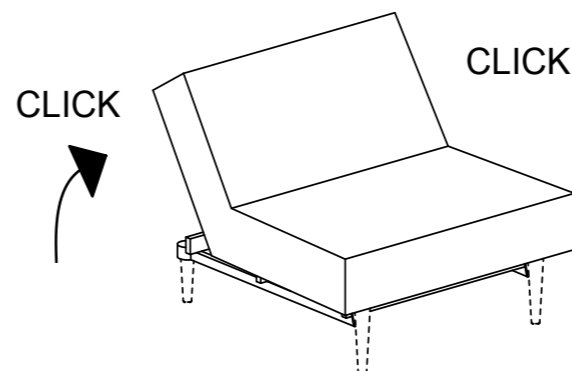

HVILE - RUHE - RELAX - REPOSER

4