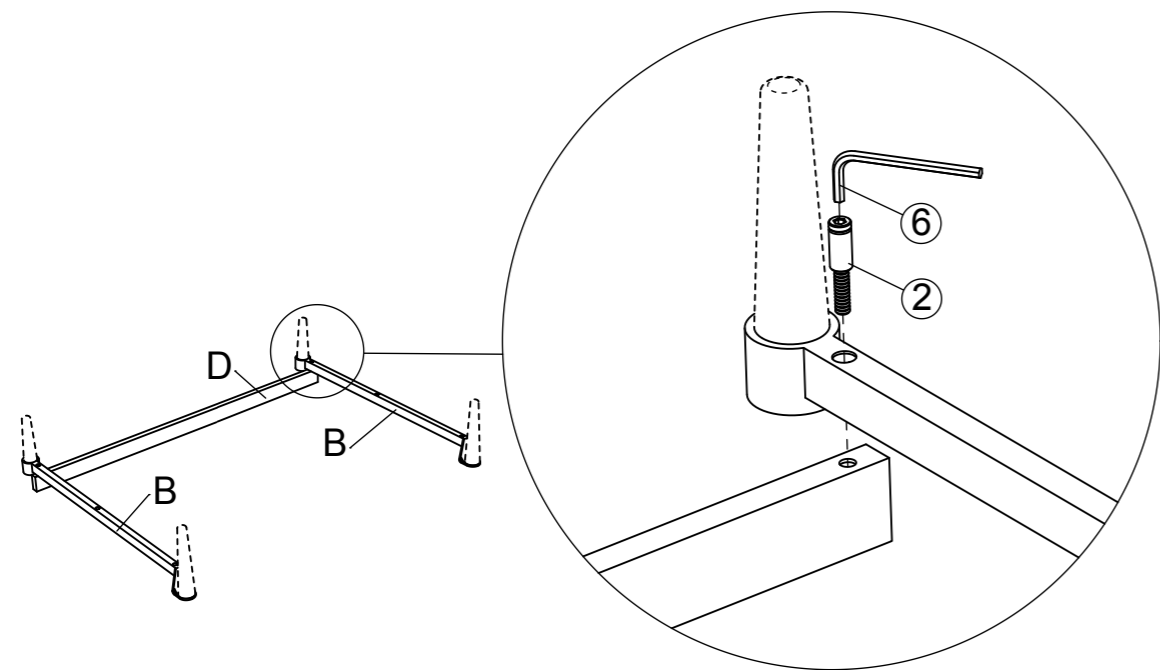

069463-01
SP CHAIR HL LEG

2,54 cm = 1 US INCH

4

③ x 2  ② x 2 

5

③ x 4  ② x 4 

069463-01
SP CHAIR HL LEG

1